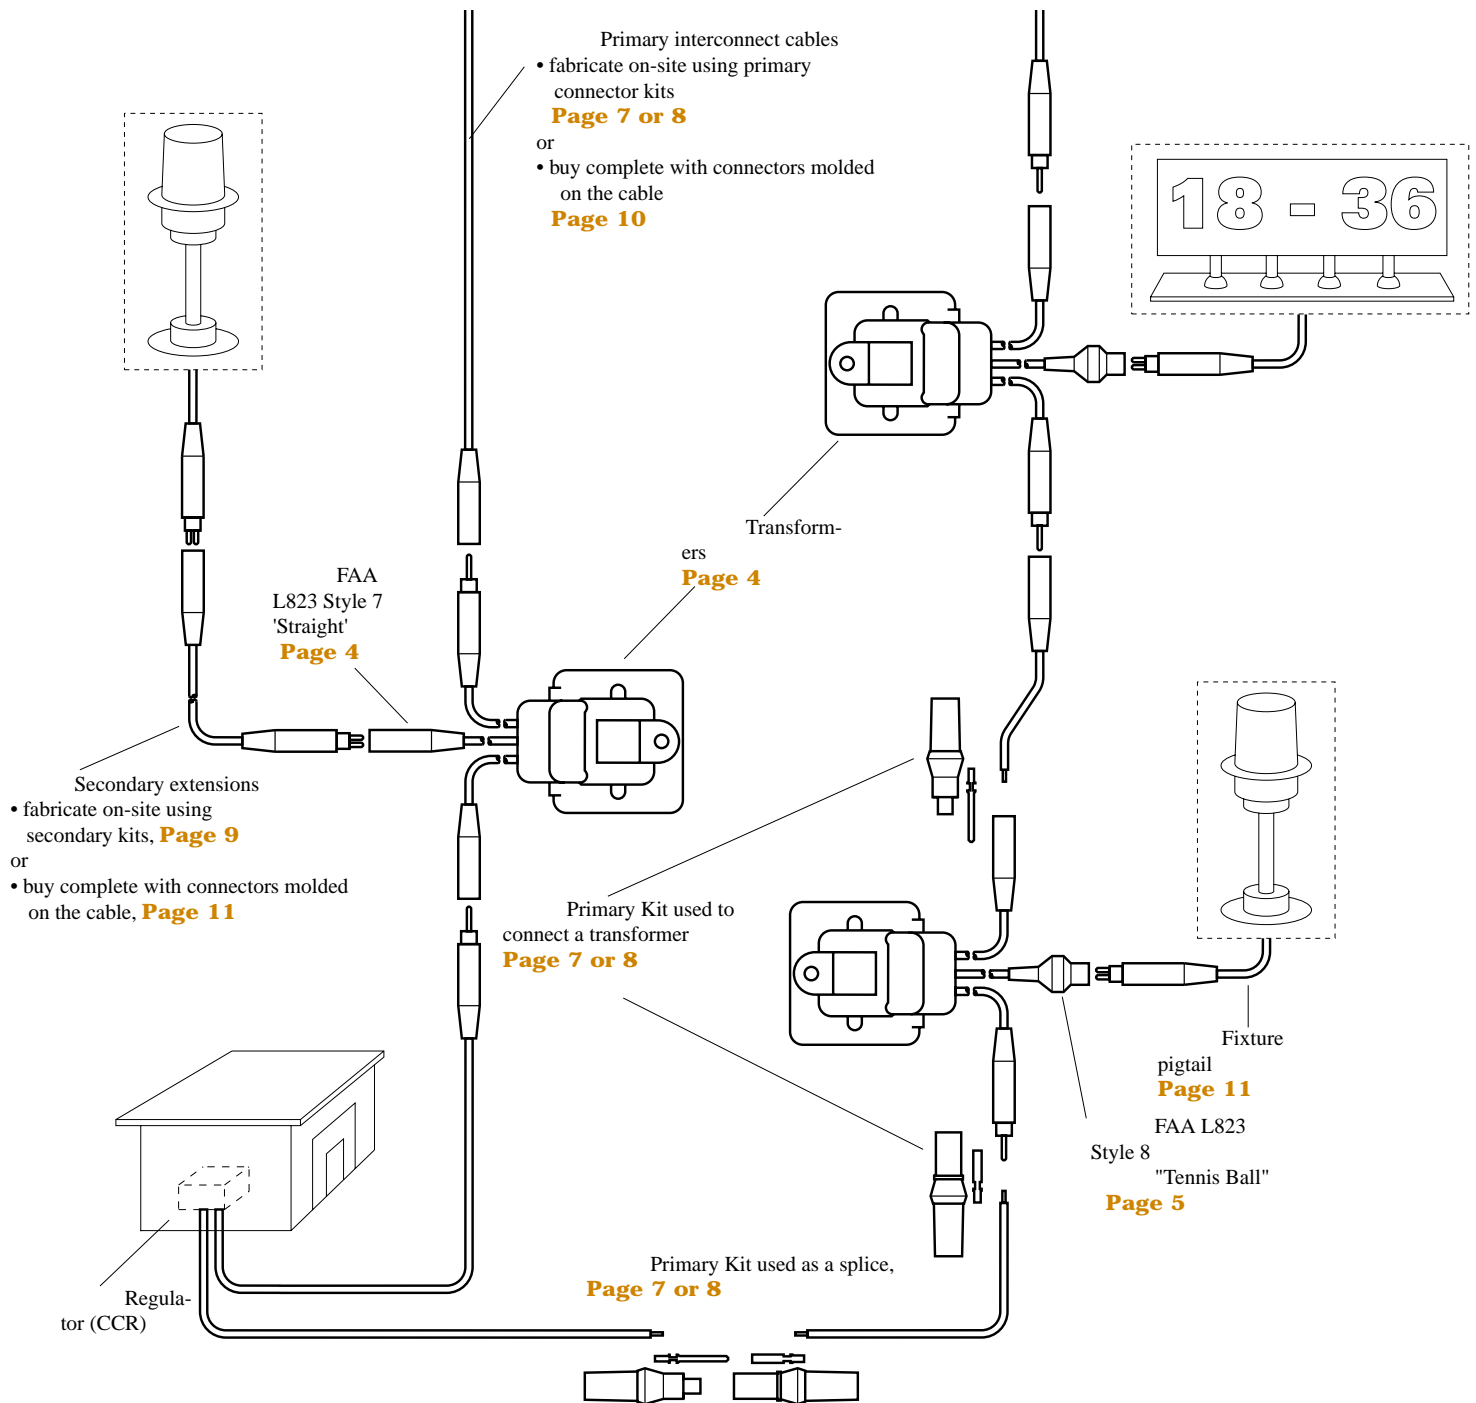

TYPICAL SERIES LIGHTING CIRCUIT

We supply products for airports around the world, directly and through selected original equipment manufacturers and distributors. We welcome your enquiries.

Email: sales@amerace.com or for a list of current email addresses go to:

<http://www.amerace.com/NewFiles/contacts.html>

AMERACE

A Division of Thomas & Betts

AMERACE, A Division of Thomas & Betts <http://www.amerace.com>
77 West Beaver Creek Road, Richmond Hill, Ontario Canada L4B 3A7
Telephone: +1 905 882-8008 Facsimile: +1 905 882-8014
Sales Service: Ext. 600 Technical Assistance: Ext. 205

Printed in Canada