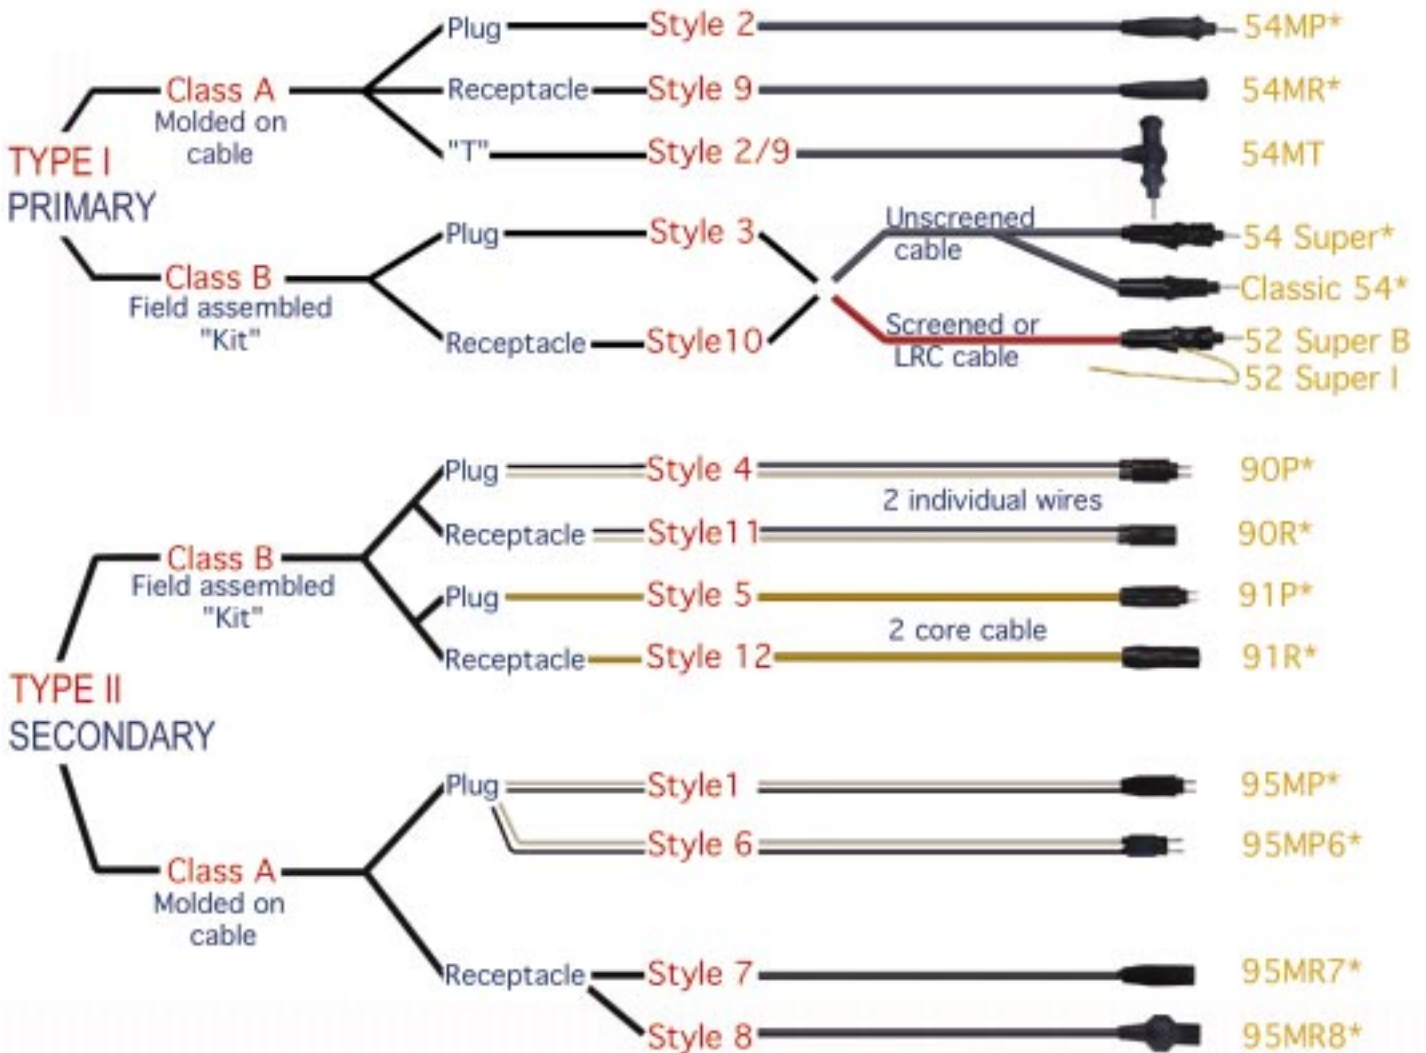

AMERACE AIRPORT LIGHTING

Guide to FAA L823 Connectors

<http://www.amerace.com>

FAA DESIGNATIONS IN RED

The * symbol indicates the connector is certified by ETL, and listed in the FAA AC 150/5345-IV "Approved Airport Equipment". This list is updated monthly and may be downloaded from: